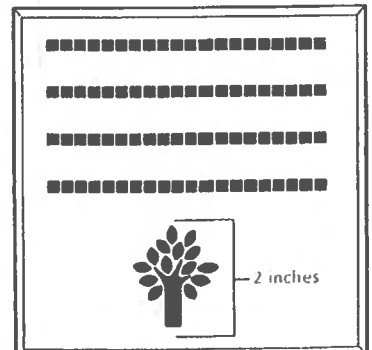

Clip art available at no charge. Custom artwork \$75 per brick

Important Note: Please be sure to include your chosen layout(s) on your order form.

Artwork Layout #1

Artwork layout for Clipart library -
ALL IMAGES EXCEPT FOR SEALS AND BADGES #'s
1C, 2C, 3C, 4C AND 5C.

Number of characters is 20 on the first line and third line. Second line is for clipart images only.

Artwork Layout #2

Artwork layout for Clipart library -
ALL IMAGES EXCEPT FOR SPORTS #10A, 15SP, 13B,
9AN and 2SB.

Number of characters changes from 20 per line to
12 per line on all images.

Artwork Layout #3

Artwork layout for Clip Library -
ALL IMAGES APPLY TO THIS LAYOUT.
For 8x8's: All images can be used and are
positioned at the bottom or top of the brick.

PLEASE READ:
Our customer service department will be glad
to view any custom layouts. Depending on the
total lines used for the message; determines
the size of the image. Please adhere to the
requirements of each specific layout.