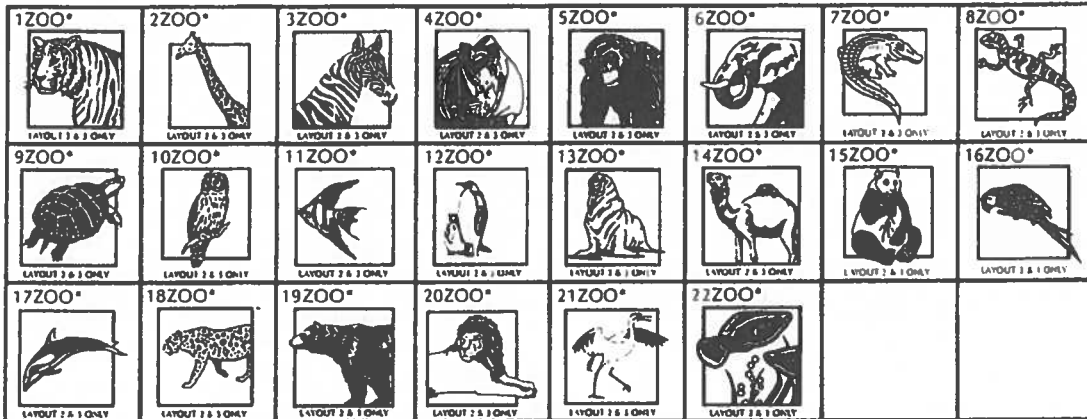

Brick Markers U.S.A, Inc. Free Clipart Library

When choosing clipart only use number and letter(s) for referencing.

ZOO
CLIPART

ZOO
CLIPART

*LAYOUT 2 & 3 ONLY

LETTERING
CLIPART